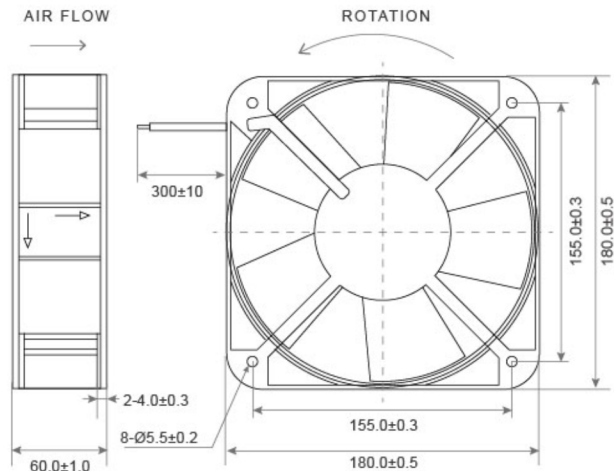

AC Axial Fan SA18060 R SERIES 180X180X60mm

- Frame : Aluminum
外框材質：鋁框
- Impeller : Thermoplastic PBT UL 94-V0
扇葉材質：環保防火PBT
- Ingress Protection : Optional IP54 or IP56
防護等級：可選擇 IP54 或 IP56
- Weight : 1550g
風扇單體重量：1550克

P&Q Curve At Rated Voltage

DIMENSIONS DRAWING UNIT : mm

Model No.	Bearing Type	Voltage (VAC)	Frequency (Hz)	Current (A)	Power (W)	Speed (RPM)	Air Flow (CFM)	Air Flow (m ³ /min)	Air Pressure (mmH ₂ O)	Air Pressure (Inch H ₂ O)	Noise (dBA)
SA18060B1HL	◎	110-120	50/60	0.70	50	2500	300	8.50	22.86	0.90	65
SA18060B2HL	◎	220-240	50/60	0.35	50	2500	300	8.50	22.86	0.90	65
SA18060B3HL	◎	380	50/60	0.18	50	2400	283	8.50	21.60	0.85	65

Type **x** could be **T** (Terminals) or **L** (Lead Wire) ◎ : Ball ※ : Sleeve

★如果您需要的轉速或電壓或功能不在這份清單上，請與我們業務聯繫 If you need another RPM or Voltage or Functions which one is not in the list, please contact us.