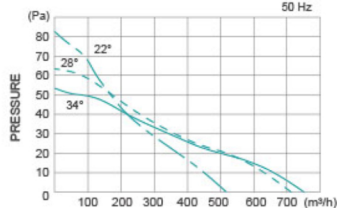

AC Square shaded-pole motors

SA200 FY SERIES 8" ϕ 200mmX100mm

DIMENSIONS DRAWING UNIT : mm

- Material : Cold rolled steel 材質：冷軋鋼板
- Bearing System : Sleeve Bearing 軸承結構：含油軸承
- Protection Class : IP41 防護等級：IP44
- This model has 22°、28°、34° three blade angles to choose from 可選扇葉角度22°、28°、34°

P&Q Curve At Rated Voltage

Model No.	Voltage (VAC)	Frequency (Hz)	Current (A)	Power (W)	Speed (RPM)	Air Flow (CFM)	Air Flow (m³/min)	Air Pressure (mmH ₂ O)	Air Pressure (Inch H ₂ O)	Noise (dBA)
SA200100B2HL	220 - 240	50 / 60	≤0.25	40	1300 / 1550	270 / 310	7.64 / 8.77	0.27 / 0.14	2.32 / 3.23	45 / 45