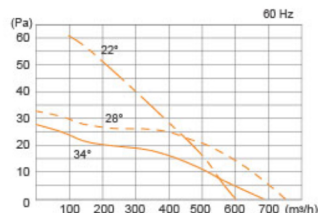

AC Square shaded-pole motors

SA200 FY SERIES 8" ϕ 200mmX100mm

DIMENSIONS DRAWING UNIT : mm

- Material : Cold rolled steel 材質：冷軋鋼板
- Bearing System : Sleeve Bearing 軸承結構：含油軸承
- Protection Class : IP41 防護等級：IP44
- This model has 22°、28°、34° three blade angles to choose from 可選扇葉角度22°、28°、34°

P&Q Curve At Rated Voltage

Model No.	Voltage (VAC)	Frequency (Hz)	Current (A)	Power (W)	Speed (RPM)	Air Flow (CFM)	Air Flow (m³/min)	Air Pressure (mmH ₂ O)	Air Pressure (Inch H ₂ O)	Noise (dBA)
SA200100B2HL	220 - 240	50 / 60	≤0.25	40	1300 / 1550	270 / 310	7.64 / 8.77	0.27 / 0.14	2.32 / 3.23	45 / 45