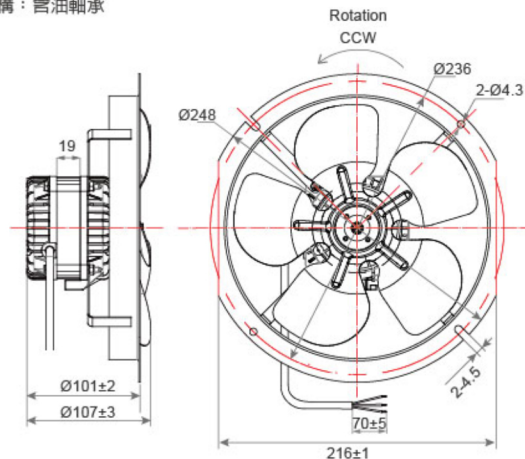

AC Square shaded-pole motors

SA200 FY SERIES 8" ϕ 200mmX100mm

DIMENSIONS DRAWING UNIT : mm

- Material : Cold rolled steel 材質：冷軋鋼板
- Bearing System : Sleeve Bearing 軸承結構：含油軸承
- Protection Class : IP41 防護等級：IP44
- This model has 22°、28°、34° three blade angles to choose from 可選扇葉角度22°、28°、34°

P&Q Curve At Rated Voltage

Model No.	Voltage (VAC)	Frequency (Hz)	Current (A)	Power (W)	Speed (RPM)	Air Flow (CFM)	Air Flow (m³/min)	Air Pressure (mmH ₂ O)	Air Pressure (Inch H ₂ O)	Noise (dBA)
SA200100B2HL	220 - 240	50 / 60	≤0.25	40	1300 / 1550	270 / 310	7.64 / 8.77	0.27 / 0.14	2.32 / 3.23	45 / 45