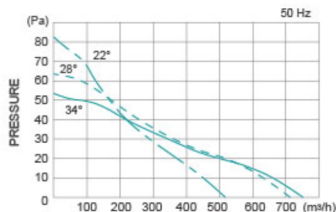

# AC Square shaded-pole motors SA230 FY SERIES 9" $\phi$ 230mmX100mm

DIMENSIONS DRAWING UNIT : mm

- Material : Cold rolled steel 材質：冷軋鋼板
- Bearing System : Sleeve Bearing 軸承結構：套油軸承
- Protection Class : IP41 防護等級：IP44
- This model has 22°、28°、34° three blade angles to choose from 可選扇葉角度22°、28°、34°

P&Q Curve At Rated Voltage

Model No.	Voltage (VAC)	Frequency (Hz)	Current (A)	Power (W)	Speed (RPM)	Air Flow (CFM)	Air Flow (m <sup>3</sup> /min)	Air Pressure (mmH <sub>2</sub> O)	Air Pressure (Inch H <sub>2</sub> O)	Noise (dBA)
SA230100B1HL	110 - 120	60	0.53	10	1550	382	10.86	0.33	3.08	58.5
SA230100B2HL	220 - 240	50 / 60	0.26	40	1300	382	10.86	0.33	3.08	58.5