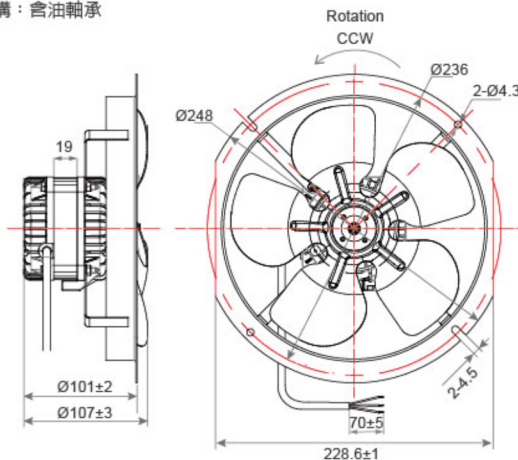

# AC Square shaded-pole motors SA230 FY SERIES 9" $\phi$ 230mmX100mm

DIMENSIONS DRAWING UNIT : mm

- Material : Cold rolled steel 材質：冷軋鋼板
- Bearing System : Sleeve Bearing 軸承結構：套油軸承
- Protection Class : IP41 防護等級：IP44
- This model has 22°、28°、34° three blade angles to choose from 可選扇葉角度22°、28°、34°

P&Q Curve At Rated Voltage

Model No.	Voltage (VAC)	Frequency (Hz)	Current (A)	Power (W)	Speed (RPM)	Air Flow (CFM)	Air Flow (m <sup>3</sup> /min)	Air Pressure (mmH <sub>2</sub> O)	Air Pressure (Inch H <sub>2</sub> O)	Noise (dBA)
SA230100B1HL	110 - 120	60	0.53	10	1550	382	10.86	0.33	3.08	58.5
SA230100B2HL	220 - 240	50 / 60	0.26	40	1300	382	10.86	0.33	3.08	58.5