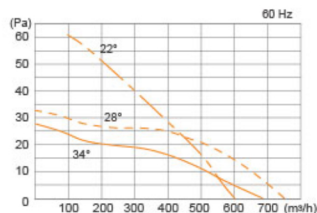

# AC Square shaded-pole motors SA230 FY SERIES 9" $\phi$ 230mmX100mm

DIMENSIONS DRAWING UNIT : mm

- Material : Cold rolled steel 材質：冷軋鋼板
- Bearing System : Sleeve Bearing 軸承結構：套油軸承
- Protection Class : IP41 防護等級：IP44
- This model has 22°、28°、34° three blade angles to choose from 可選扇葉角度22°、28°、34°

P&Q Curve At Rated Voltage

Model No.	Voltage (VAC)	Frequency (Hz)	Current (A)	Power (W)	Speed (RPM)	Air Flow (CFM)	Air Flow (m <sup>3</sup> /min)	Air Pressure (mmH <sub>2</sub> O)	Air Pressure (Inch H <sub>2</sub> O)	Noise (dBA)
SA230100B1HL	110 - 120	60	0.53	10	1550	382	10.86	0.33	3.08	58.5
SA230100B2HL	220 - 240	50 / 60	0.26	40	1300	382	10.86	0.33	3.08	58.5