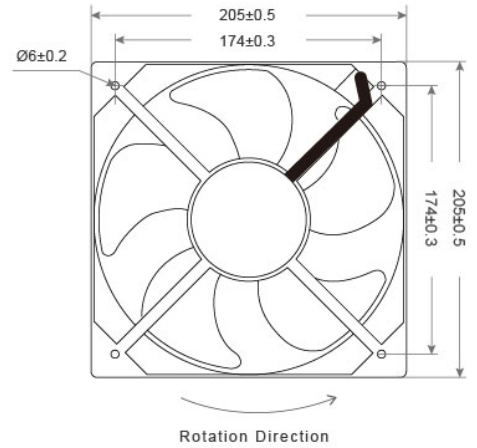

AC Axial Fan
SA20572 J SERIES 205X205X72mm

DIMENSIONS DRAWING UNIT : mm

- Frame : Aluminum
外框材質：鋁框
- Impeller : Thermoplastic PBT UL 94-V0
扇葉材質：環保防火PBT
- Ingress Protection : Optional IP55 or IP68
防護等級：可選擇 IP55或IP68
- Weight : 2100g
風扇單體重量：2100克

P&Q Curve At Rated Voltage

Model No.	Bearing Type	Voltage (VAC)	Frequency (Hz)	Current (A)	Power (W)	Speed (RPM)	Air Flow (CFM)	Air Flow (m ³ /min)	Air Pressure (mmH ₂ O)	Air Pressure (Inch H ₂ O)	Noise (dBA)
SA20572B1Hx	◎	115	50 / 60	0.61 / 0.86	65 / 102	2850 / 3200	630 / 660	17.8 / 18.7	24.64 / 27.69	0.97 / 1.09	61 / 64
SA20572B2Hx	◎	230	50 / 60	0.32 / 0.45	63 / 95	2850 / 3200	630 / 660	17.8 / 18.7	24.64 / 27.69	0.97 / 1.09	61 / 64

Type **x** could be **T** (Terminals) or **L** (Lead Wire) ◎ : Ball ※ : Sleeve

★如果您需要的轉速或電壓或功能不在這份清單上，請與我們業務聯繫 If you need another RPM or Voltage or Functions which one is not in the list, please contact us.