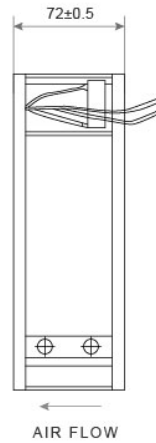

AC Axial Fan
SA20572 J SERIES 205X205X72mm

DIMENSIONS DRAWING UNIT : mm

- Frame : Aluminum
外框材質：鋁框
- Impeller : Thermoplastic PBT UL 94-V0
扇葉材質：環保防火PBT
- Ingress Protection : Optional IP55 or IP68
防護等級：可選擇 IP55或IP68
- Weight : 2100g
風扇單體重量：2100克

P&Q Curve At Rated Voltage

Model No.	Bearing Type	Voltage (VAC)	Frequency (Hz)	Current (A)	Power (W)	Speed (RPM)	Air Flow (CFM)	Air Flow (m ³ /min)	Air Pressure (mmH ₂ O)	Air Pressure (Inch H ₂ O)	Noise (dBA)
SA20572B1Hx	◎	115	50 / 60	0.61 / 0.86	65 / 102	2850 / 3200	630 / 660	17.8 / 18.7	24.64 / 27.69	0.97 / 1.09	61 / 64
SA20572B2Hx	◎	230	50 / 60	0.32 / 0.45	63 / 95	2850 / 3200	630 / 660	17.8 / 18.7	24.64 / 27.69	0.97 / 1.09	61 / 64

Type **x** could be **T** (Terminals) or **L** (Lead Wire) ◎ : Ball ※ : Sleeve

★如果您需要的轉速或電壓或功能不在這份清單上，請與我們業務聯繫 If you need another RPM or Voltage or Functions which one is not in the list, please contact us.