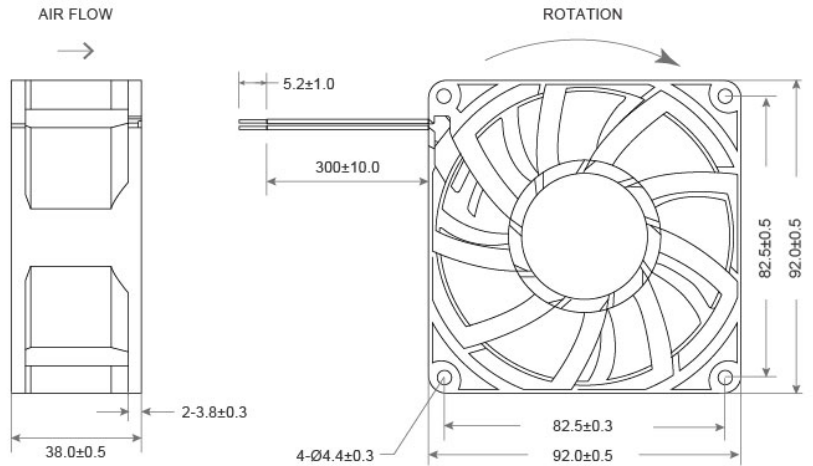

EC Axial Fan TRT9238 SERIES 92X92X38mm

DIMENSIONS DRAWING UNIT : mm

- Frame : Thermoplastic PBT UL94-V0
外框材質 : 環保防火PBT
- Impeller : Thermoplastic PBT UL94-V0
扇葉材質 : 環保防火PBT
- Bearing System : ※ Sleeve · ★ WRB · ◎ Two Ball Bearing
軸承結構 : ※ 含油軸承 · ★ 專利軸承 · ◎ 滾珠軸承
- Unit Weight : 198g
風扇單體重量 : 198克

P&Q Curve At Rated Voltage

| Model No. | Bearing Type | Voltage (VAC) | Frequency (HZ) | Power (W) | Speed (RPM) | Air Flow (CFM) | Air Flow (m ³ /min) | Air Pressure (mmH ₂ O) | Air Pressure (Inch H ₂ O) | Noise (dBA) |
|-------------|--------------|---------------|----------------|-----------|-------------|----------------|--------------------------------|-----------------------------------|--------------------------------------|-------------|
| TRT9238x11D | ※★◎ | 110(80~120) | 45~65 | 3.60 | 2800 | 61.88 | 1.75 | 5.03 | 0.20 | 35.90 |
| TRT9238x11L | ※★◎ | 110(80~120) | 45~65 | 4.00 | 3200 | 70.41 | 1.99 | 6.51 | 0.28 | 39.40 |
| TRT9238x11M | ※★◎ | 110(80~120) | 45~65 | 4.60 | 3600 | 78.95 | 2.23 | 8.19 | 0.32 | 42.50 |
| TRT9238x22D | ※★◎ | 220(120~240) | 45~65 | 3.60 | 2800 | 61.88 | 1.75 | 5.03 | 0.20 | 35.90 |
| TRT9238x22L | ※★◎ | 220(120~240) | 45~65 | 4.00 | 3200 | 70.41 | 1.99 | 6.51 | 0.28 | 39.40 |
| TRT9238x22M | ※★◎ | 220(120~240) | 45~65 | 4.60 | 3600 | 78.95 | 2.23 | 8.19 | 0.32 | 42.50 |

※ Bearing System ※ : Sleeve ★ : WRB ◎ : Ball

★如果您需要的轉速或電壓或功能不在這份清單上，請與我們業務聯繫 If you need another RPM or Voltage or Functions which one is not in the list, please contact us.

★產品詳細數據及功能請參閱承認書 Please see the approval sheet for more information . ★產品規格變更不另行通知 Specifications are subject to change without notice.