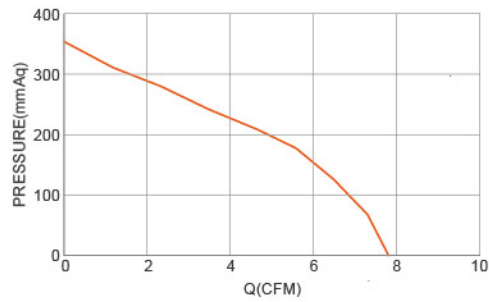

**DC Blower**  
**SBA4028 SERIES** 40X28mm

**DIMENSIONS DRAWING** UNIT : mm

**P&Q Curve** At Rated Voltage

- Frame : Thermoplastic PBT UL94-V0  
外框材質：環保防火PBT
- Impeller : Thermoplastic PBT UL94-V0  
扇葉材質：環保防火PBT
- Bearing System : ◎Two Ball  
軸承結構：◎滾珠軸承

Model No.	Bearing Type	Voltage (VDC)	Current (A)	Power (W)	Speed (RPM)	Air Flow (CFM)	Air Flow (m <sup>3</sup> /min)	Air Pressure (mmH <sub>2</sub> O)	Air Pressure (Inch H <sub>2</sub> O)	Noise (dBA)
SBA4028H24B	◎	24(12.0~27.0)	2	48	50000	7.08	0.20	356.9	14.06	65