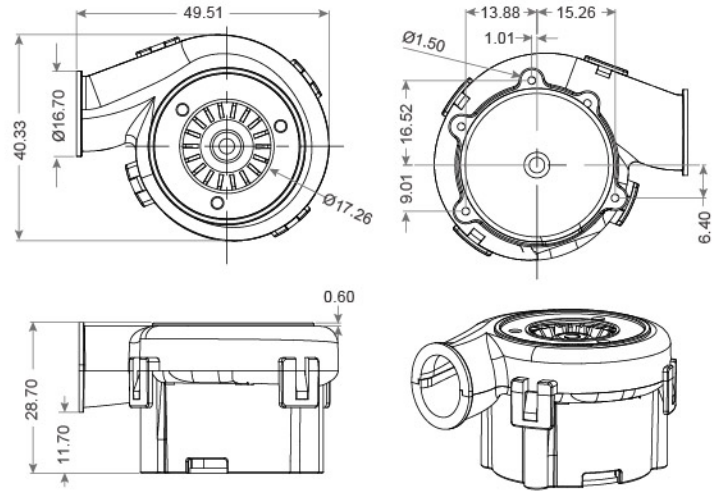

**DC Blower**  
**SBA4028 SERIES** 40X28mm

**DIMENSIONS DRAWING** UNIT : mm

**P&Q Curve** At Rated Voltage

- Frame : Thermoplastic PBT UL94-V0  
外框材質：環保防火PBT
- Impeller : Thermoplastic PBT UL94-V0  
扇葉材質：環保防火PBT
- Bearing System : ◎Two Ball  
軸承結構：◎滾珠軸承

Model No.	Bearing Type	Voltage (VDC)	Current (A)	Power (W)	Speed (RPM)	Air Flow (CFM)	Air Flow (m <sup>3</sup> /min)	Air Pressure (mmH <sub>2</sub> O)	Air Pressure (Inch H <sub>2</sub> O)	Noise (dBA)
SBA4028H24B	◎	24(12.0~27.0)	2	48	50000	7.08	0.20	356.9	14.06	65

⊗ Bearing System ※ : Sleeve ★ : WRB Bearing ◎ : Ball

★如果您需要的轉速或電壓或功能不在這份清單上，請與我們業務聯繫 If you need another RPM or Voltage or Functions which one is not in the list, please contact us.

★產品詳細數據及功能請參閱承認書 Please see the approval sheet for more information . ★產品規格變更不另行通知 Specifications are subject to change without notice.