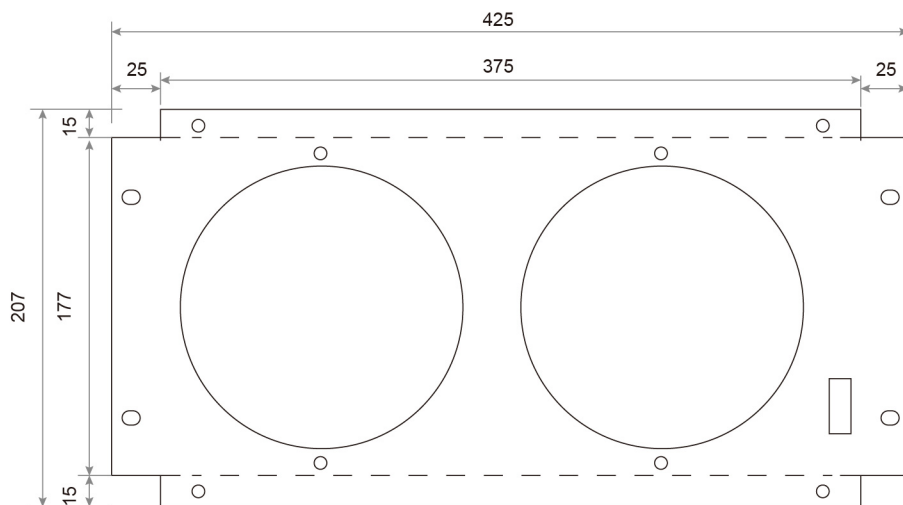

6" BAKING PAINTING SET

General Specifications

- Contents:
- 1)Any 17cm Fan
 - 2)Metal Fan Guards
 - 3)Plug Cord
 - 4)Switch.
 - 5)Baking Painting Board (1 - 6 Hole)
- We can customize as your needs.

Dimensions:mm

1 Hole Board:

2 Hole Board:

6" BAKING PAINTING SET

General Specifications

- Contents:
- 1)Any 17cm Fan
 - 2)Metal Fan Guards
 - 3)Plug Cord
 - 4)Switch.
 - 5)Baking Painting Board (1 - 6 Hole)
- We can customize as your needs.

Dimensions:mm

3 Hole Board: