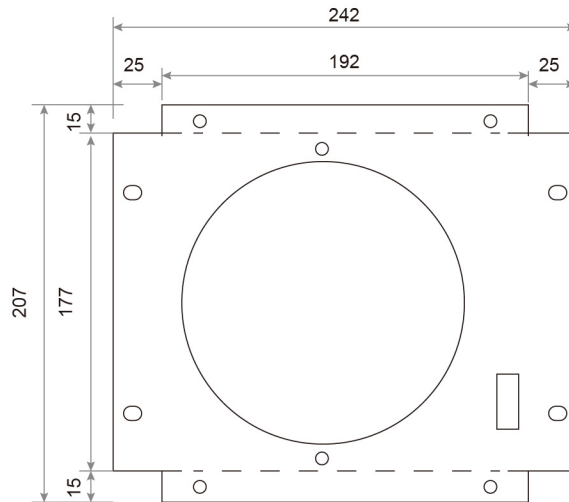

6" BAKING PAINTING SET

General Specifications

- Contents:
- 1)Any 17cm Fan
 - 2)Metal Fan Guards
 - 3)Plug Cord
 - 4)Switch.
 - 5)Baking Painting Board (1 - 6 Hole)
- We can customize as your needs.

Dimensions:mm

1 Hole Board:

2 Hole Board:

6" BAKING PAINTING SET

General Specifications

- Contents:
- 1)Any 17cm Fan
 - 2)Metal Fan Guards
 - 3)Plug Cord
 - 4)Switch.
 - 5)Baking Painting Board (1 - 6 Hole)
- We can customize as your needs.

Dimensions:mm

3 Hole Board: