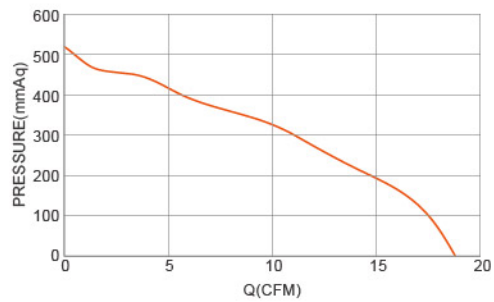

DC Blower
SBA7060 SERIES 77X66X57mm

DIMENSIONS DRAWING UNIT : mm

- Frame : Thermoplastic PBT UL94-V0
外框材質：環保防火PBT
- Impeller : Thermoplastic PBT UL94-V0
扇葉材質：環保防火PBT
- Bearing System : ※ Sleeve · ★WRB · ◎Two Ball
軸承結構：※含油軸承 · ★專利軸承 · ◎滾珠軸承

P&Q Curve At Rated Voltage

Model No.	Bearing Type	Voltage (VDC)	Current (A)	Power (W)	Speed (RPM)	Air Flow (CFM)	Air Flow (m ³ /min)	Air Pressure (mmH ₂ O)	Air Pressure (Inch H ₂ O)	Noise (dBA)
SBA7060H24B	◎	24(18.0~26.5)	1.8	43.2	31100	18.71	0.53	519.5	20.45	70.0