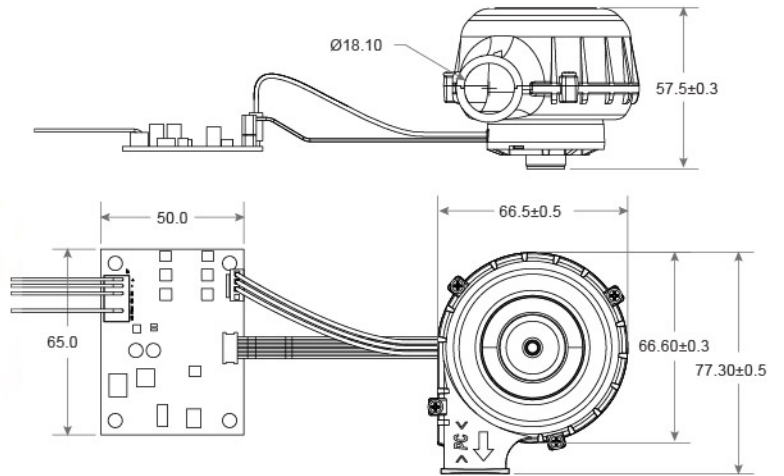

DC Blower
SBA7060 SERIES 77X66X57mm

DIMENSIONS DRAWING UNIT : mm

- Frame : Thermoplastic PBT UL94-V0
外框材質：環保防火PBT
- Impeller : Thermoplastic PBT UL94-V0
扇葉材質：環保防火PBT
- Bearing System : ※ Sleeve · ★WRB · ◎Two Ball
軸承結構：※含油軸承 · ★專利軸承 · ◎滾珠軸承

P&Q Curve At Rated Voltage

Model No.	Bearing Type	Voltage (VDC)	Current (A)	Power (W)	Speed (RPM)	Air Flow (CFM)	Air Flow (m ³ /min)	Air Pressure (mmH ₂ O)	Air Pressure (Inch H ₂ O)	Noise (dBA)
SBA7060H24B	◎	24(18.0~26.5)	1.8	43.2	31100	18.71	0.53	519.5	20.45	70.0

◎ Bearing System ※ : Sleeve ★ : WRB Bearing ◎ : Ball

★如果您需要的轉速或電壓或功能不在這份清單上，請與我們業務聯繫 If you need another RPM or Voltage or Functions which one is not in the list, please contact us.

★產品詳細數據及功能請參閱承認書 Please see the approval sheet for more information . ★產品規格變更不另行通知 Specifications are subject to change without notice.