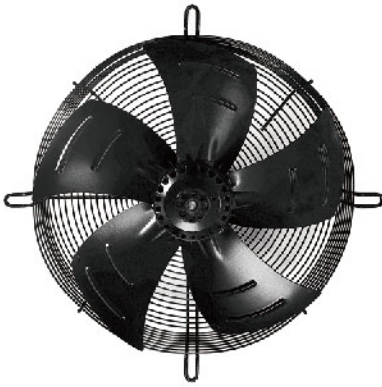

AC Outer Rotor Fan SAA6D710 SERIES Ø710mmX235mm

DIMENSIONS DRAWING UNIT : mm

- Impeller : Cold rolled steel
材質：冷軋鋼板
- Bearing System : Two Ball Bearing
軸承結構：滾珠軸承
- Protection Class : IP54
防護等級：IP54

P&Q Curve At Rated Voltage

Model No.	Voltage (VAC)	Frequency (Hz)	Current (A)	Power (W)	Speed (RPM)	Capacitor (µF)	Air Flow (CFM)	Air Flow (m ² /h)	Temperature Min / Max(°C)	Noise (dBA)
SAA6D710S-7DM-A3	380 / 400	50	1.4	750	700	-	7353	12500	-30°C ~ +60°C	68
SAA8D710S-7DM-A3	380 / 400	50	2.0	1100	900	-	10000	17000	-30°C ~ +60°C	75