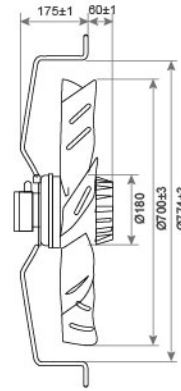

AC Outer Rotor Fan SAA6D710 SERIES Ø710mmX235mm

DIMENSIONS DRAWING UNIT : mm

- Impeller : Cold rolled steel
材質：冷軋鋼板
- Bearing System : Two Ball Bearing
軸承結構：滾珠軸承
- Protection Class : IP54
防護等級：IP54

P&Q Curve At Rated Voltage

Model No.	Voltage (VAC)	Frequency (Hz)	Current (A)	Power (W)	Speed (RPM)	Capacitor (µF)	Air Flow (CFM)	Air Flow (m ² /h)	Temperature Min / Max(°C)	Noise (dBA)
SAA6D710S-7DM-A3	380 / 400	50	1.4	750	700	-	7353	12500	-30°C ~ +60°C	68
SAA8D710S-7DM-A3	380 / 400	50	2.0	1100	900	-	10000	17000	-30°C ~ +60°C	75