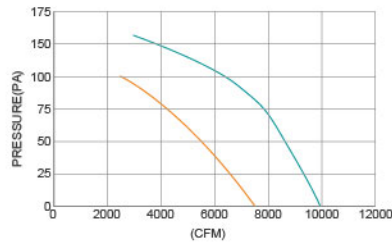

AC Outer Rotor Fan SAA6D710 SERIES Ø710mmX235mm

DIMENSIONS DRAWING UNIT : mm

- Impeller : Cold rolled steel
材質：冷軋鋼板
- Bearing System : Two Ball Bearing
軸承結構：滾珠軸承
- Protection Class : IP54
防護等級：IP54

P&Q Curve At Rated Voltage

Model No.	Voltage (VAC)	Frequency (Hz)	Current (A)	Power (W)	Speed (RPM)	Capacitor (µF)	Air Flow (CFM)	Air Flow (m ² /h)	Temperature Min / Max(°C)	Noise (dBA)
SAA6D710S-7DM-A3	380 / 400	50	1.4	750	700	-	7353	12500	-30°C ~ +60°C	68
SAA8D710S-7DM-A3	380 / 400	50	2.0	1100	900	-	10000	17000	-30°C ~ +60°C	75