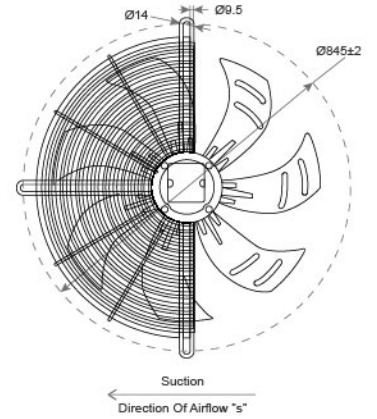

AC Outer Rotor Fan SAA6D710 SERIES Ø710mmX235mm

DIMENSIONS DRAWING UNIT : mm

- Impeller : Cold rolled steel
材質：冷軋鋼板
- Bearing System : Two Ball Bearing
軸承結構：滾珠軸承
- Protection Class : IP54
防護等級：IP54

P&Q Curve At Rated Voltage

Model No.	Voltage (VAC)	Frequency (Hz)	Current (A)	Power (W)	Speed (RPM)	Capacitor (µF)	Air Flow (CFM)	Air Flow (m ² /h)	Temperature Min / Max(°C)	Noise (dBA)
SAA6D710S-7DM-A3	380 / 400	50	1.4	750	700	-	7353	12500	-30°C ~ +60°C	68
SAA8D710S-7DM-A3	380 / 400	50	2.0	1100	900	-	10000	17000	-30°C ~ +60°C	75