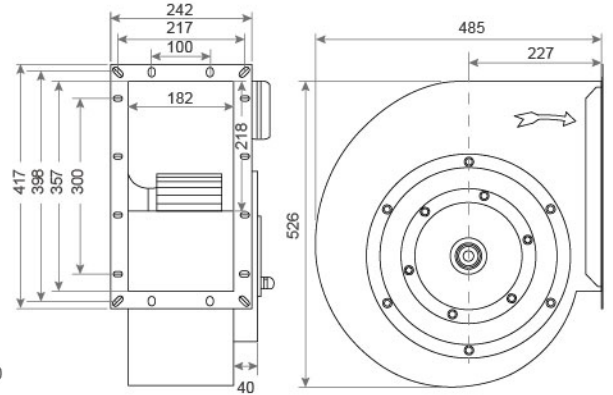

AC Forward Centrifugal Fan SAF4D280-144 SERIES 485X526X242mm

DIMENSIONS DRAWING UNIT : mm

- Impeller : Galvanized sheet steel
材質：鍍鋅板材
- Bearing System : Two Ball Bearing
軸承結構：滾珠軸承
- Protection Class : IP54
防護等級：IP54

Model No.	Voltage (VAC)	Frequency (Hz)	Current (A)	Power (W)	Speed (RPM)	Capacitor (μF)	Air Flow (CFM) (m ³ /h)	Temperature Min / Max(°C)	Noise (dBA)
SAF4D280-144W-A3	380 / 400	50	2.5	1400	1400	-	2176 3700	-30°C ~ +60°C	82