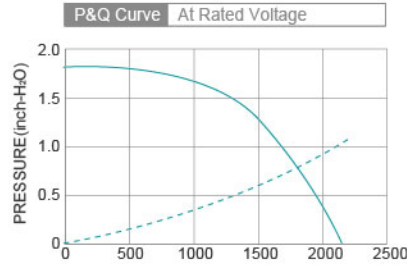

AC Forward Centrifugal Fan SAF4D280-144 SERIES 485X526X242mm

DIMENSIONS DRAWING UNIT : mm

- Impeller : Galvanized sheet steel
材質：鍍鋅板材
- Bearing System : Two Ball Bearing
軸承結構：滾珠軸承
- Protection Class : IP54
防護等級：IP54

Model No.	Voltage (VAC)	Frequency (Hz)	Current (A)	Power (W)	Speed (RPM)	Capacitor (μF)	Air Flow (CFM) (m ³ /h)	Temperature Min / Max(°C)	Noise (dBA)
SAF4D280-144W-A3	380 / 400	50	2.5	1400	1400	-	2176 3700	-30°C ~ +60°C	82