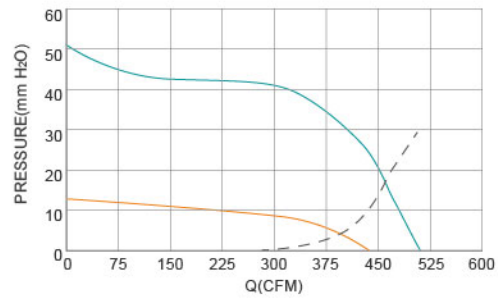

AC Forward Centrifugal Fan SAF4E146-190 SERIES 204X213X232mm

DIMENSIONS DRAWING UNIT : mm

- Material : Galvanized sheet steel
材質：鍍鋅板材
- Bearing System : Two Ball Bearing
軸承結構：滾珠軸承
- Ingress Protection : IP44
防護等級：IP44

P&Q Curve At Rated Voltage

Model No.	Voltage (VAC)	Frequency (Hz)	Current (A)	Power (W)	Speed (RPM)	Capacitor (µF)	Air Flow (CFM)	Air Flow (m ³ /h)	Temperature Min / Max(°C)	Noise (dBA)
SAF2E146-190S-A2	220 / 230	50	1.20	250	1500	6.0	530	900	-30°C ~ +60°C	60
SAF4E146-190S-A2	220 / 230	50	0.54	100	1320	3.0	510	750	-30°C ~ +60°C	52