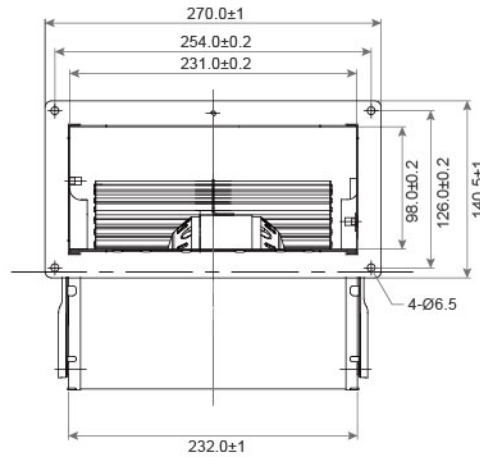

AC Forward Centrifugal Fan SAF4E146-190 SERIES 204X213X232mm

DIMENSIONS DRAWING UNIT : mm

- Material : Galvanized sheet steel
材質：鍍鋅板材
- Bearing System : Two Ball Bearing
軸承結構：滾珠軸承
- Ingress Protection : IP44
防護等級：IP44

P&Q Curve At Rated Voltage

Model No.	Voltage (VAC)	Frequency (Hz)	Current (A)	Power (W)	Speed (RPM)	Capacitor (µF)	Air Flow (CFM)	Air Flow (m ³ /h)	Temperature Min / Max(°C)	Noise (dBA)
SAF2E146-190S-A2	220 / 230	50	1.20	250	1500	6.0	530	900	-30°C ~ +60°C	60
SAF4E146-190S-A2	220 / 230	50	0.54	100	1320	3.0	510	750	-30°C ~ +60°C	52