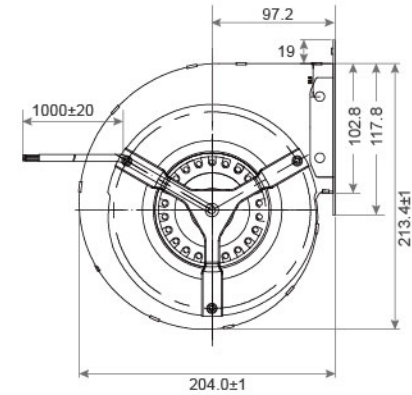

AC Forward Centrifugal Fan SAF4E146-190 SERIES 204X213X232mm

DIMENSIONS DRAWING UNIT : mm

- Material : Galvanized sheet steel
材質：鍍鋅板材
- Bearing System : Two Ball Bearing
軸承結構：滾珠軸承
- Ingress Protection : IP44
防護等級：IP44

P&Q Curve At Rated Voltage

Model No.	Voltage (VAC)	Frequency (Hz)	Current (A)	Power (W)	Speed (RPM)	Capacitor (µF)	Air Flow (CFM)	Air Flow (m ³ /h)	Temperature Min / Max(°C)	Noise (dBA)
SAF2E146-190S-A2	220 / 230	50	1.20	250	1500	6.0	530	900	-30°C ~ +60°C	60
SAF4E146-190S-A2	220 / 230	50	0.54	100	1320	3.0	510	750	-30°C ~ +60°C	52