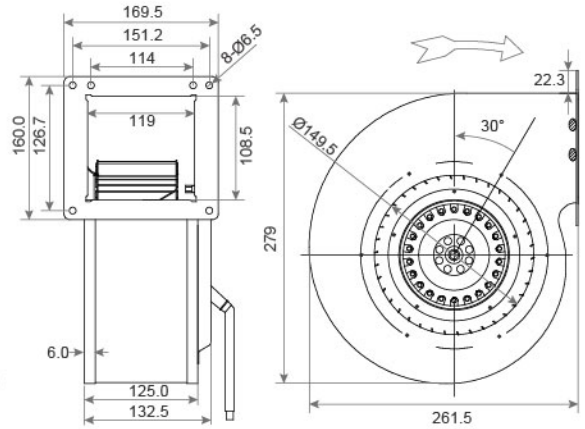

AC Forward Centrifugal Fan SAF4E180-092 SERIES 262X279X125mm

DIMENSIONS DRAWING UNIT : mm

- Material : Galvanized sheet steel
材質：鍍鋅板材
- Bearing System : Two Ball Bearing
軸承結構：滾珠軸承
- Protection Class : IP54
防護等級：IP54