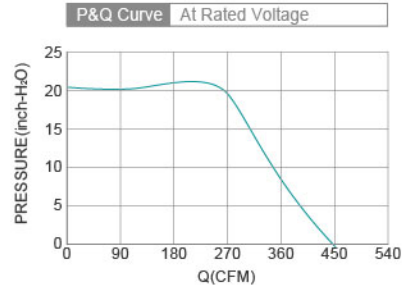

AC Forward Centrifugal Fan SAF4E180-092 SERIES 262X279X125mm

DIMENSIONS DRAWING UNIT : mm

- Material : Galvanized sheet steel
材質：鍍鋅板材
- Bearing System : Two Ball Bearing
軸承結構：滾珠軸承
- Protection Class : IP54
防護等級：IP54

Model No.	Voltage (VAC)	Frequency (Hz)	Current (A)	Power (W)	Speed (RPM)	Capacitor (µF)	Air Flow (CFM)	Air Flow (m ³ /min)	Temperature Min / Max(°C)	Noise (dBA)
SAF4E180-092W-A2	220 / 230	50	0.70	135	1330	3	441	12.5	-30°C ~ +60°C	63