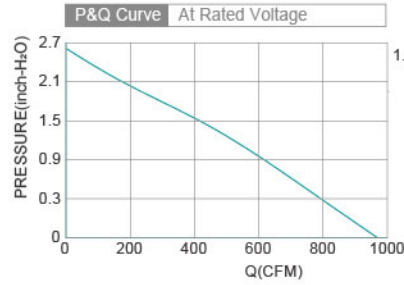

AC Backward Centrifugal Fan SAB2E280-071 SERIES $\varnothing 280 \times 107 \text{mm}$

- ●Material : Galvanised Sheet Steel
  材質：鍍鋅板材
- ●Bearing System : Two Ball Bearing
  軸承結構：滾珠軸承
- ●Protection Class : IP44
  防護等級：IP44

DIMENSIONS DRAWING UNIT : mm

Model No.	Voltage (VAC)	Frequency (HZ)	Current (A)	Power (W)	Speed (RPM)	Capacitor (μF)	Air Flow (CFM)	Air Flow (m^3/min)	Temperature Min / Max($^{\circ}\text{C}$)	Noise (dBA)
SAB2E280-071A-A2	220 / 230	50	1.10	230	2450	6.0	970	27.45	-30$^{\circ}\text{C}$ ~ +60$^{\circ}\text{C}$	79
SAB2D280-071A-A3	380 / 400	50	0.60	200	2500	-	970	27.45	-30$^{\circ}\text{C}$ ~ +60$^{\circ}\text{C}$	79

★如果您需要的轉速或電壓或功能不在這份清單上，請與我們業務聯繫 If you need another RPM or Voltage or Functions which one is not in the list, please contact us.

★產品詳細數據及功能請參閱承認書 Please see the approval sheet for more information . ★產品規格變更不另行通知 Specifications are subject to change without notice.