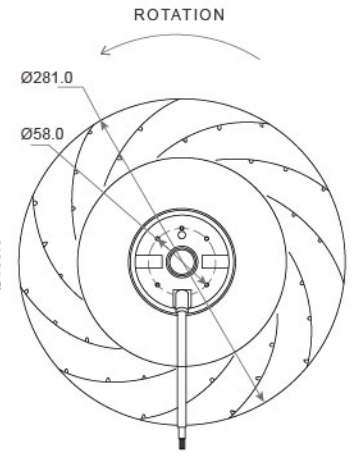

AC Backward Centrifugal Fan
SAB4E280-110 SERIES $\varnothing 280 \times 137 \text{mm}$

- Material : Galvanized Sheet Steel
材質：鍍鋅板材
- Bearing System : Two Ball Bearing
軸承結構：滾珠軸承
- Protection Class : IP44
防護等級：IP44

DIMENSIONS DRAWING UNIT : mm

Model No.	Voltage (VAC)	Frequency (Hz)	Current (A)	Power (W)	Speed (RPM)	Air Flow (CFM)	Air Flow (m ³ /h)	Air Pressure (mmH ₂ O)	Air Pressure (Inch H ₂ O)	Noise (dBA)
SAB4E280-110A-A2	230	50 / 60	0.38 / 0.45	80 / 100	1350 / 1500	723 / 823	1230 / 1400	21.4 / 29.1	0.85 / 1.15	63 / 66