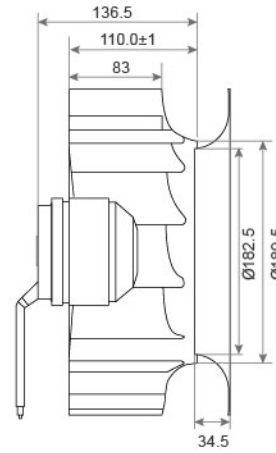

AC Backward Centrifugal Fan
SAB4E280-110 SERIES $\varnothing 280 \times 137 \text{mm}$

- Material : Galvanized Sheet Steel
材質：鍍鋅板材
- Bearing System : Two Ball Bearing
軸承結構：滾珠軸承
- Protection Class : IP44
防護等級：IP44

DIMENSIONS DRAWING UNIT : mm

Model No.	Voltage (VAC)	Frequency (Hz)	Current (A)	Power (W)	Speed (RPM)	Air Flow (CFM)	Air Flow (m ³ /h)	Air Pressure (mmH ₂ O)	Air Pressure (Inch H ₂ O)	Noise (dBA)
SAB4E280-110A-A2	230	50 / 60	0.38 / 0.45	80 / 100	1350 / 1500	723 / 823	1230 / 1400	21.4 / 29.1	0.85 / 1.15	63 / 66