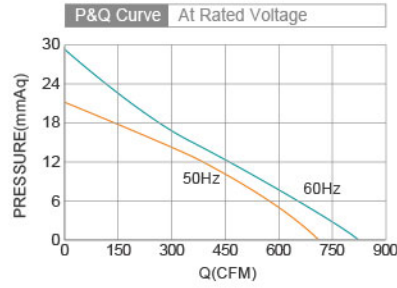

AC Backward Centrifugal Fan
SAB4E280-110 SERIES $\varnothing 280 \times 137 \text{mm}$

- Material : Galvanized Sheet Steel
材質：鍍鋅板材
- Bearing System : Two Ball Bearing
軸承結構：滾珠軸承
- Protection Class : IP44
防護等級：IP44

DIMENSIONS DRAWING UNIT : mm

Model No.	Voltage (VAC)	Frequency (Hz)	Current (A)	Power (W)	Speed (RPM)	Air Flow (CFM)	Air Flow (m ³ /h)	Air Pressure (mmH ₂ O)	Air Pressure (Inch H ₂ O)	Noise (dBA)
SAB4E280-110A-A2	230	50 / 60	0.38 / 0.45	80 / 100	1350 / 1500	723 / 823	1230 / 1400	21.4 / 29.1	0.85 / 1.15	63 / 66