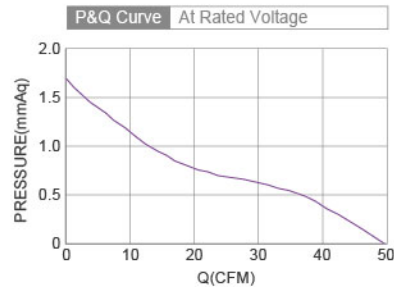

- ●Frame : PBT-HB
  外框材質：環保防火PBT-HB
- ●Impeller : PBT-GP
  扇葉材質：環保防火PBT-GP
- ●Fan Led Type : Light Emitting
  Diodes 5050 Impeller 8+Frame 16
  燈珠材質及數量：發光二極體
  5050內8顆+外16顆