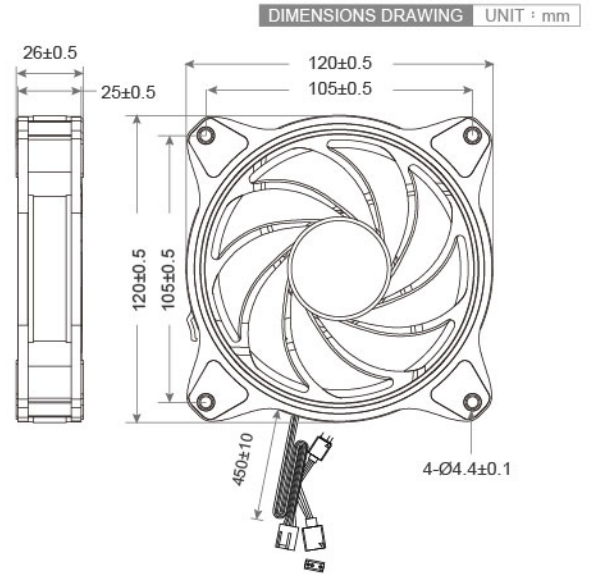

DC ARGB Fan TRS1225 i SERIES 120X120X25mm

- Frame : PBT-GP
外框材質：環保防火PBT-GP
- Impeller : PBT-PC
扇葉材質：環保防火PBT-GP
- Fan Led Type : Light Emitting
Diodes 5050 Impeller X8
燈珠材質及數量：發光二極體 5050內8顆

Model No.	Bearing Type	Voltage (VDC)	Current (A)	Power (W)	Speed (RPM)	Air Flow (CFM)	Air Flow (m ³ /min)	Air Pressure (mmH ₂ O)	Air Pressure (Inch H ₂ O)	Noise (dBA)
TRS1225S12M.W.F.W.0	★	12 (5.0~13.8)	0.23	2.27	1800	48.5	1.37	1.3	0.05	30

DC ARGB Fan TRS1225 IB SERIES 120X120X25mm

- Frame : PBT-GP
外框材質：環保防火PBT-GP
- Impeller : PBT-PC
扇葉材質：環保防火PBT-GP
- Fan Led Type : Light Emitting
Diodes 5050 Impeller X8
燈珠材質及數量：發光二極體 5050內8顆

Model No.	Bearing Type	Voltage (VDC)	Current (A)	Power (W)	Speed (RPM)	Air Flow (CFM)	Air Flow (m ³ /min)	Air Pressure (mmH ₂ O)	Air Pressure (Inch H ₂ O)	Noise (dBA)
TRS1225S12M.W.F.B.0	★	12 (5.0~13.8)	0.23	2.27	1800	48.5	1.37	1.3	0.05	30

⊗ Bearing System ※ : Sleeve ★ : WRB Bearing ○ : Ball

★如果您需要的轉速或電壓或功能不在這份清單上，請與我們業務聯繫 Please contact us, if the SPEC you need is not in the list.

★產品詳細數據及功能請參閱承認書 Please see the approval sheet for more information . ★產品規格變更不另行通知 Specifications are subject to change without notice.

DC ARGB Fan TRS1225 IC SERIES 120X120X25mm

- Frame : PBT-HB
外框材質：環保防火PBT-HB
- Impeller : PBT-GP
扇葉材質：環保防火PBT-GP
- Fan Led Type : Light Emitting
Diodes 5050 Impeller 8+Frame 16
燈珠材質及數量：發光二極體
5050內8顆+外16顆