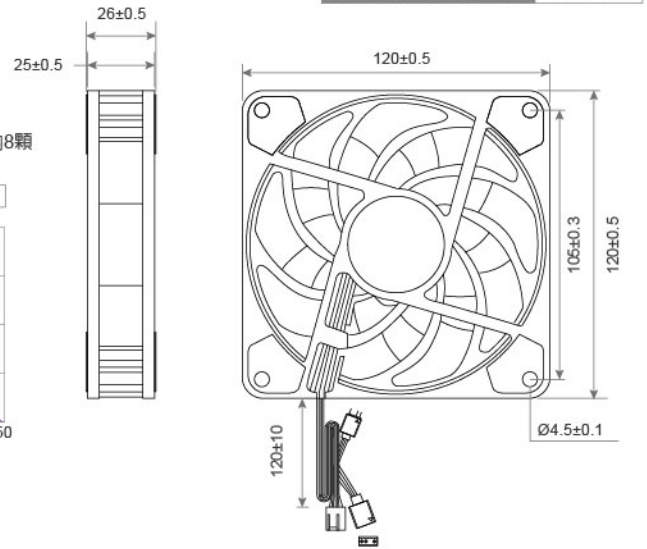

DC ARGB Fan TRS1225 i SERIES 120X120X25mm

- Frame : PBT-GP
外框材質：環保防火PBT-GP
- Impeller : PBT-PC
扇葉材質：環保防火PBT-GP
- Fan Led Type : Light Emitting
Diodes 5050 Impeller X8
燈珠材質及數量：發光二極體 5050內8顆

Model No.	Bearing Type	Voltage (VDC)	Current (A)	Power (W)	Speed (RPM)	Air Flow (CFM)	Air Flow (m ³ /min)	Air Pressure (mmH ₂ O)	Air Pressure (Inch H ₂ O)	Noise (dBA)
TRS1225S12M.W.F.W.0	★	12 (5.0~13.8)	0.23	2.27	1800	48.5	1.37	1.3	0.05	30

DC ARGB Fan TRS1225 IB SERIES 120X120X25mm

- Frame : PBT-GP
外框材質：環保防火PBT-GP
- Impeller : PBT-PC
扇葉材質：環保防火PBT-GP
- Fan Led Type : Light Emitting
Diodes 5050 Impeller X8
燈珠材質及數量：發光二極體 5050內8顆

Model No.	Bearing Type	Voltage (VDC)	Current (A)	Power (W)	Speed (RPM)	Air Flow (CFM)	Air Flow (m ³ /min)	Air Pressure (mmH ₂ O)	Air Pressure (Inch H ₂ O)	Noise (dBA)
TRS1225S12M.W.F.B.0	★	12 (5.0~13.8)	0.23	2.27	1800	48.5	1.37	1.3	0.05	30

⊗ Bearing System ※ : Sleeve ★ : WRB Bearing ○ : Ball

★如果您需要的轉速或電壓或功能不在這份清單上，請與我們業務聯繫 Please contact us, if the SPEC you need is not in the list.

★產品詳細數據及功能請參閱承認書 Please see the approval sheet for more information . ★產品規格變更不另行通知 Specifications are subject to change without notice.

DC ARGB Fan TRS1225 IC SERIES 120X120X25mm

- Frame : PBT-HB
外框材質：環保防火PBT-HB
- Impeller : PBT-GP
扇葉材質：環保防火PBT-GP
- Fan Led Type : Light Emitting
Diodes 5050 Impeller 8+Frame 16
燈珠材質及數量：發光二極體
5050內8顆+外16顆