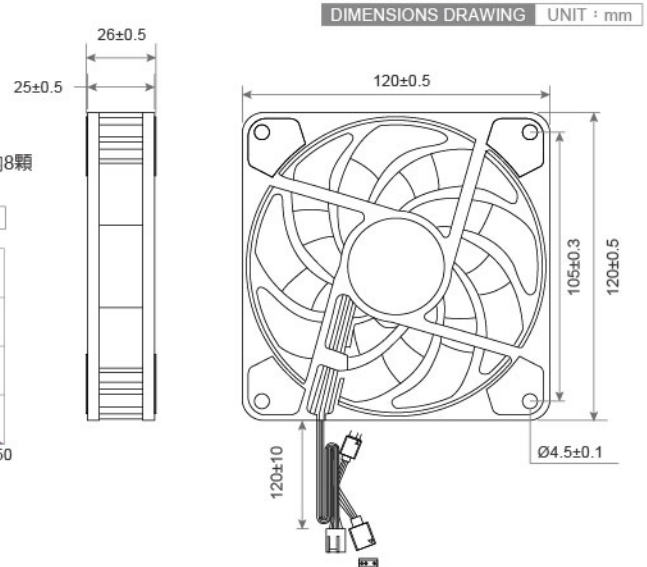

DC ARGB Fan TRS1225 i SERIES 120X120X25mm

- Frame : PBT-GP
外框材質：環保防火PBT-GP
- Impeller : PBT-PC
扇葉材質：環保防火PBT-GP
- Fan Led Type : Light Emitting
Diodes 5050 Impeller X8
燈珠材質及數量：發光二極體 5050內8顆

Model No.	Bearing Type	Voltage (VDC)	Current (A)	Power (W)	Speed (RPM)	Air Flow (CFM)	Air Flow (m ³ /min)	Air Pressure (mmH ₂ O)	Air Pressure (Inch H ₂ O)	Noise (dBA)
TRS1225S12M.W.F.W.0	★	12 (5.0~13.8)	0.23	2.27	1800	48.5	1.37	1.3	0.05	30

DC ARGB Fan TRS1225 IB SERIES 120X120X25mm

- Frame : PBT-GP
外框材質：環保防火PBT-GP
- Impeller : PBT-PC
扇葉材質：環保防火PBT-GP
- Fan Led Type : Light Emitting
Diodes 5050 Impeller X8
燈珠材質及數量：發光二極體 5050內8顆

Model No.	Bearing Type	Voltage (VDC)	Current (A)	Power (W)	Speed (RPM)	Air Flow (CFM)	Air Flow (m ³ /min)	Air Pressure (mmH ₂ O)	Air Pressure (Inch H ₂ O)	Noise (dBA)
TRS1225S12M.W.F.B.0	★	12 (5.0~13.8)	0.23	2.27	1800	48.5	1.37	1.3	0.05	30

⊗ Bearing System ※ : Sleeve ★ : WRB Bearing ○ : Ball

★如果您需要的轉速或電壓或功能不在這份清單上，請與我們業務聯繫 Please contact us, if the SPEC you need is not in the list.

★產品詳細數據及功能請參閱承認書 Please see the approval sheet for more information . ★產品規格變更不另行通知 Specifications are subject to change without notice.

DC ARGB Fan TRS1225 IC SERIES 120X120X25mm

- Frame : PBT-HB
外框材質：環保防火PBT-HB
- Impeller : PBT-GP
扇葉材質：環保防火PBT-GP
- Fan Led Type : Light Emitting
Diodes 5050 Impeller 8+Frame 16
燈珠材質及數量：發光二極體
5050內8顆+外16顆