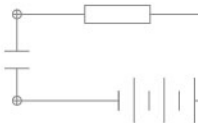

DC ARGB Fan

TRS1225 IE SERIES 120X120X25mm