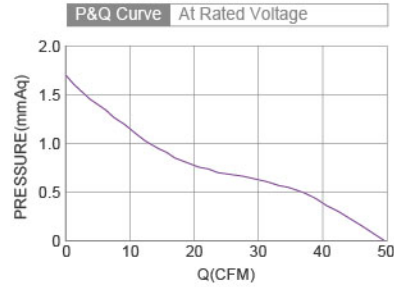

- ●Frame : PBT-HB
  外框材質：環保防火PBT-HB
- ●Impeller : PBT-GP
  扇葉材質：環保防火PBT-GP
- ●Fan Led Type : Light Emitting
  Diodes 5050 Impeller 8+Frame 16
  燈珠材質及數量：發光二極體
  5050內8顆+外16顆

Model No.	Bearing Type	Voltage (VDC)	Current (A)	Power (W)	Speed (RPM)	Air Flow (CFM)	Air Flow (m³/min)	Air Pressure (mmH₂O)	Air Pressure (Inch H₂O)	Noise (dBA)
TRS1225S12M.W.R.W.1	★	12 (5.0~13.8)	0.18	2.16	1800	43.82	1.24	1.48	0.59	30.2