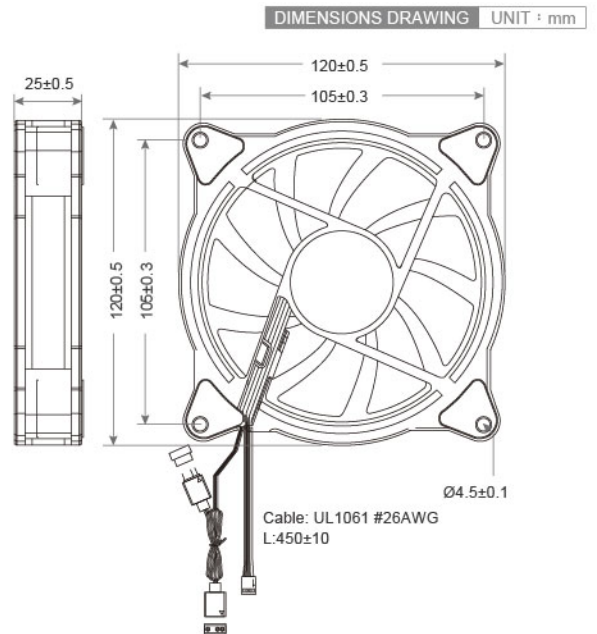

- ●Frame : PBT-HB
  外框材質：環保防火PBT-HB
- ●Impeller : PBT-GP
  扇葉材質：環保防火PBT-GP
- ●Fan Led Type : Light Emitting
  Diodes 5050 Impeller 8+Frame 16
  燈珠材質及數量：發光二極體
  5050內8顆+外16顆