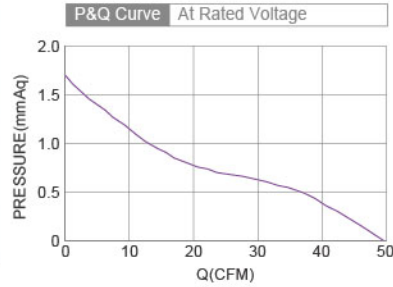

DC ARGB Fan TRS1225 i SERIES 120X120X25mm

- Frame : PBT-GP
外框材質：環保防火PBT-GP
- Impeller : PBT-PC
扇葉材質：環保防火PBT-GP
- Fan Led Type : Light Emitting
Diodes 5050 Impeller X8
燈珠材質及數量：發光二極體 5050內8顆

Model No.	Bearing Type	Voltage (VDC)	Current (A)	Power (W)	Speed (RPM)	Air Flow (CFM)	Air Flow (m ³ /min)	Air Pressure (mmH ₂ O)	Air Pressure (Inch H ₂ O)	Noise (dBA)
TRS1225S12M.W.F.W.0	★	12 (5.0~13.8)	0.23	2.27	1800	48.5	1.37	1.3	0.05	30