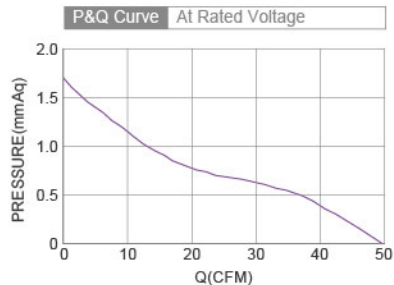

Model No.	Bearing Type	Voltage (VDC)	Current (A)	Power (W)	Speed (RPM)	Air Flow (CFM)	Air Flow (m³/min)	Air Pressure (mmH₂O)	Air Pressure (Inch H₂O)	Noise (dBA)
TRS1225S12M.W.R.W.1	★	12 (5.0~13.8)	0.19	2.28	1800	60.5	1.71	1.72	0.07	28.8