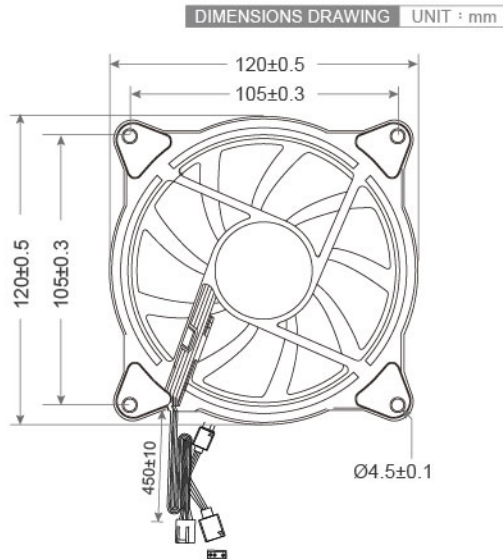

DC ARGB Fan TRS1225 ID SERIES 120X120X25mm

- Frame : PBT-HB
外框材質：環保防火PBT-HB
- Impeller : PBT-GP
扇葉材質：環保防火PBT-GP
- Fan Led Type : Light Emitting
Diodes 5050 Impeller 8+Frame 16
燈珠材質及數量：發光二極體
5050內8顆+外16顆

⊗ Bearing System ※ : Sleeve ★ : WRB Bearing ⊙ : Ball

★如果您需要的轉速或電壓或功能不在這份清單上，請與我們業務聯繫 Please contact us, if the SPEC you need is not in the list.

★產品詳細數據及功能請參閱承認書 Please see the approval sheet for more information . ★產品規格變更不另行通知 Specifications are subject to change without notice.

DC ARGB Fan

TRS1225 IE SERIES 120X120X25mm

- Frame : PBT-HB
外框材質：環保非防火PBT-HB
- Impeller : PC-GP
扇葉材質：環保非防火PC-GP

Model No.	Bearing Type	Voltage (VDC)	Current (A)	Power (W)	Speed (RPM)	Air Flow (CFM)	Air Flow (m ³ /min)	Air Pressure (mmH ₂ O)	Air Pressure (Inch H ₂ O)	Noise (dBA)
TRS1225S12M.W.R.W.1	★	12 (5.0~13.8)	0.19	2.28	1800	60.5	1.71	1.72	0.07	28.8