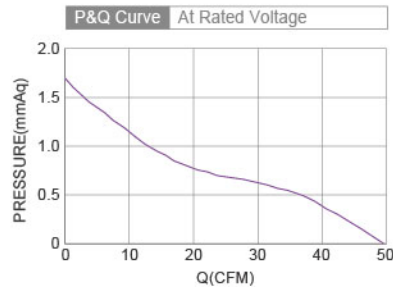

- ●Frame : PBT-GP
  外框材質：環保防火PBT-GP
- ●Impeller : PBT-PC
  扇葉材質：環保防火PBT-GP
- ●Fan Led Type : Light Emitting
  Diodes 5050 Impeller X8
  燈珠材質及數量：發光二極體 5050內8顆