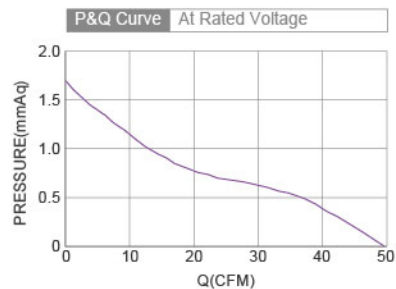

## DC ARGB Fan TRS1425 I SERIES 140X140X25mm

- Frame : PBT-HB  
外框材質：環保非防火PBT-HB
- Impeller : PC-GP  
扇葉材質：環保非防火PC-GP

| Model No.           | Bearing Type | Voltage (VDC) | Current (A) | Power (W) | Speed (RPM) | Air Flow (CFM) | Air Flow (m <sup>3</sup> /min) | Air Pressure (mmH <sub>2</sub> O) | Air Pressure (Inch H <sub>2</sub> O) | Noise (dBA) |
|---------------------|--------------|---------------|-------------|-----------|-------------|----------------|--------------------------------|-----------------------------------|--------------------------------------|-------------|
| TRS1425S12M.W.F.W.1 | ★            | 12 (5.0~13.8) | 0.19        | 2.28      | 1800        | 60.5           | 1.71                           | 1.72                              | 0.07                                 | 28.8        |