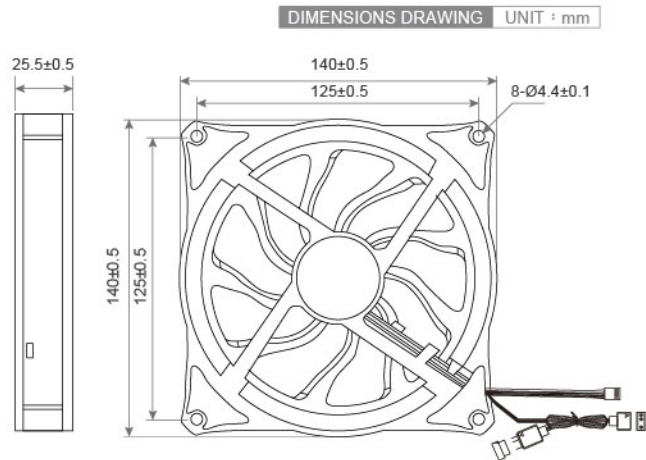

## DC ARGB Fan TRS1425 I SERIES 140X140X25mm

- Frame : PBT-HB  
外框材質：環保非防火PBT-HB
- Impeller : PC-GP  
扇葉材質：環保非防火PC-GP

| Model No.           | Bearing Type | Voltage (VDC) | Current (A) | Power (W) | Speed (RPM) | Air Flow (CFM) | Air Flow (m <sup>3</sup> /min) | Air Pressure (mmH <sub>2</sub> O) | Air Pressure (Inch H <sub>2</sub> O) | Noise (dBA) |
|---------------------|--------------|---------------|-------------|-----------|-------------|----------------|--------------------------------|-----------------------------------|--------------------------------------|-------------|
| TRS1425S12M.W.F.W.1 | ★            | 12 (5.0~13.8) | 0.19        | 2.28      | 1800        | 60.5           | 1.71                           | 1.72                              | 0.07                                 | 28.8        |

⊗ Bearing System ※ : Sleeve ★ : WRB Bearing ⊙ : Ball

★如果您需要的轉速或電壓或功能不在這份清單上，請與我們業務聯繫 Please contact us, if the SPEC you need is not in the list.

★產品詳細數據及功能請參閱承認書 Please see the approval sheet for more information . ★產品規格變更不另行通知 Specifications are subject to change without notice.