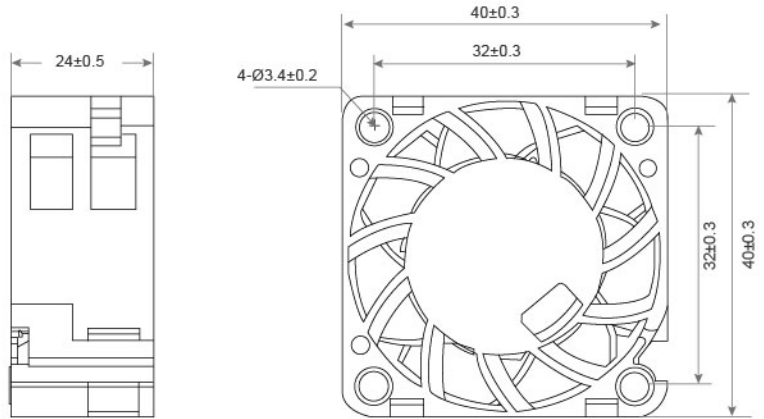

# DC Axial Fan TRF4024 SERIES 40X40X24mm

DIMENSIONS DRAWING UNIT : mm

- Frame : Thermoplastic PBT UL94-V0  
外框材質：環保防火PBT
- Impeller : Thermoplastic PBT UL94-V0  
扇葉材質：環保防火PBT
- Bearing : ※ Sleeve · ★WRB · ◎Two Ball Bearing  
軸承：※含油 · ★WRB · ◎滾珠軸承
- Unit Weight : 26g  
風扇單體重量：26克

P&Q Curve At Rated Voltage

| Model No.   | Bearing Type | Voltage (VDC)  | Current (A) | Power (W) | Speed (RPM) | Air Flow (CFM) | Air Flow (m <sup>3</sup> /min) | Air Pressure (mmH <sub>2</sub> O) | Air Pressure (Inch H <sub>2</sub> O) | Noise (dBA) |
|-------------|--------------|----------------|-------------|-----------|-------------|----------------|--------------------------------|-----------------------------------|--------------------------------------|-------------|
| TRF4024x12M | ※◎★          | 12 ( 8.5~13.7) | 0.40        | 4.80      | 11000       | 17.6           | 0.49                           | 17.27                             | 0.68                                 | 47.5        |
| TRF4024x12H | ※◎★          | 12 ( 8.5~13.7) | 0.56        | 6.72      | 14700       | 21.6           | 0.61                           | 31.24                             | 1.23                                 | 55.5        |
| TRF4024x24M | ※◎★          | 24 (13.5~27.0) | 0.20        | 4.80      | 11000       | 17.6           | 0.49                           | 17.27                             | 0.68                                 | 47.5        |
| TRF4024x24H | ※◎★          | 24 (14.5~26.5) | 0.28        | 6.72      | 14700       | 21.6           | 0.61                           | 31.24                             | 1.23                                 | 55.5        |
| TRF4024x48H | ※◎★          | 48 (36.5~60.0) | 0.14        | 6.72      | 14700       | 21.6           | 0.61                           | 31.24                             | 1.23                                 | 55.5        |