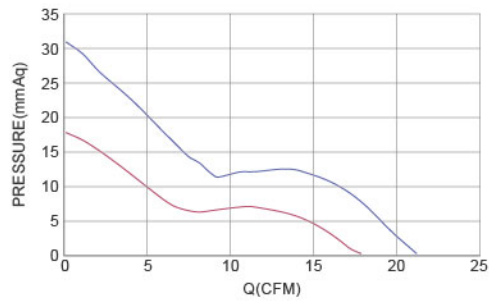

# DC Axial Fan TRF4024 SERIES 40X40X24mm

DIMENSIONS DRAWING UNIT : mm

- Frame : Thermoplastic PBT UL94-V0  
外框材質：環保防火PBT
- Impeller : Thermoplastic PBT UL94-V0  
扇葉材質：環保防火PBT
- Bearing : ※ Sleeve · ★WRB · ◎Two Ball Bearing  
軸承：※含油 · ★WRB · ◎滾珠軸承
- Unit Weight : 26g  
風扇單體重量：26克

P&Q Curve At Rated Voltage

| Model No.   | Bearing Type | Voltage (VDC)  | Current (A) | Power (W) | Speed (RPM) | Air Flow (CFM) | Air Flow (m <sup>3</sup> /min) | Air Pressure (mmH <sub>2</sub> O) | Air Pressure (Inch H <sub>2</sub> O) | Noise (dBA) |
|-------------|--------------|----------------|-------------|-----------|-------------|----------------|--------------------------------|-----------------------------------|--------------------------------------|-------------|
| TRF4024x12M | ※◎★          | 12 ( 8.5~13.7) | 0.40        | 4.80      | 11000       | 17.6           | 0.49                           | 17.27                             | 0.68                                 | 47.5        |
| TRF4024x12H | ※◎★          | 12 ( 8.5~13.7) | 0.56        | 6.72      | 14700       | 21.6           | 0.61                           | 31.24                             | 1.23                                 | 55.5        |
| TRF4024x24M | ※◎★          | 24 (13.5~27.0) | 0.20        | 4.80      | 11000       | 17.6           | 0.49                           | 17.27                             | 0.68                                 | 47.5        |
| TRF4024x24H | ※◎★          | 24 (14.5~26.5) | 0.28        | 6.72      | 14700       | 21.6           | 0.61                           | 31.24                             | 1.23                                 | 55.5        |
| TRF4024x48H | ※◎★          | 48 (36.5~60.0) | 0.14        | 6.72      | 14700       | 21.6           | 0.61                           | 31.24                             | 1.23                                 | 55.5        |