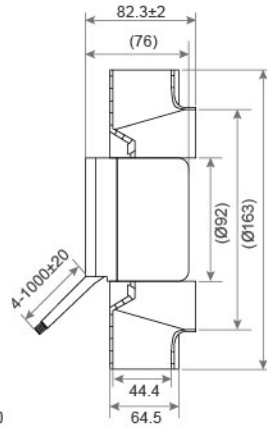

DC Backward Centrifugal Fan SDB3P220-DC092 SERIES Ø220X92mm

- Material : PA66
材質 : PA66
- Bearing : ◎Two Ball bearing
軸承 : ◎滾珠軸承
- Protection Class : IP42
防護等級 : IP42

DIMENSIONS DRAWING UNIT : mm

Model No.	Bearing Type	Voltage (VDC)	Current (A)	Power (W)	Speed (RPM)	Air Flow (CFM)	Air Flow (m ³ /min)	Air Pressure (mmH ₂ O)	Air Pressure (Inch H ₂ O)	Temperature Min / Max(°C)	Noise (dBA)
SDB3P220-DC092-A2	◎	24	4.18	100	3100	558.6	15.87	68.8	2.71	-25°C ~ +60°C	68.0
SDB3P220-DC092-A4	◎	48	2.09	100	3100	558.6	15.87	68.8	2.71	-25°C ~ +60°C	68.0

⊗ Bearing System ※ : Sleeve ★ : WRB ◎ : Ball

★如果您需要的轉速或電壓或功能不在這份清單上，請與我們業務聯繫 Please contact us, if the SPEC you need is not in the list.

★產品詳細數據及功能請參閱承認書 Please see the approval sheet for more information . ★產品規格變更不另行通知 Specifications are subject to change without notice.