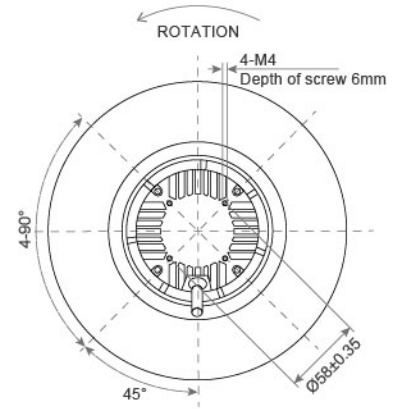

DC Backward Centrifugal Fan SDB3P220-DC092 SERIES Ø220X92mm

- Material : PA66
材質 : PA66
- Bearing : ◎Two Ball bearing
軸承 : ◎滾珠軸承
- Protection Class : IP42
防護等級 : IP42

DIMENSIONS DRAWING UNIT : mm

Model No.	Bearing Type	Voltage (VDC)	Current (A)	Power (W)	Speed (RPM)	Air Flow (CFM)	Air Flow (m ³ /min)	Air Pressure (mmH ₂ O)	Air Pressure (Inch H ₂ O)	Temperature Min / Max(°C)	Noise (dBA)
SDB3P220-DC092-A2	◎	24	4.18	100	3100	558.6	15.87	68.8	2.71	-25°C ~ +60°C	68.0
SDB3P220-DC092-A4	◎	48	2.09	100	3100	558.6	15.87	68.8	2.71	-25°C ~ +60°C	68.0

⊗ Bearing System ※ : Sleeve ★ : WRB ◎ : Ball

★如果您需要的轉速或電壓或功能不在這份清單上，請與我們業務聯繫 Please contact us, if the SPEC you need is not in the list.

★產品詳細數據及功能請參閱承認書 Please see the approval sheet for more information . ★產品規格變更不另行通知 Specifications are subject to change without notice.