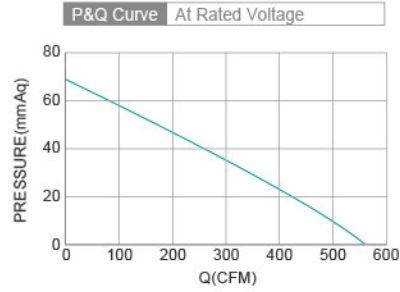

DC Backward Centrifugal Fan SDB3P220-DC092 SERIES Ø220X92mm

- Material : PA66
材質 : PA66
- Bearing : ◎Two Ball bearing
軸承 : ◎滾珠軸承
- Protection Class : IP42
防護等級 : IP42

DIMENSIONS DRAWING UNIT : mm

Model No.	Bearing Type	Voltage (VDC)	Current (A)	Power (W)	Speed (RPM)	Air Flow (CFM)	Air Flow (m ³ /min)	Air Pressure (mmH ₂ O)	Air Pressure (Inch H ₂ O)	Temperature Min / Max(°C)	Noise (dBA)
SDB3P220-DC092-A2	◎	24	4.18	100	3100	558.6	15.87	68.8	2.71	-25°C ~ +60°C	68.0
SDB3P220-DC092-A4	◎	48	2.09	100	3100	558.6	15.87	68.8	2.71	-25°C ~ +60°C	68.0

⊗ Bearing System ※ : Sleeve ★ : WRB ◎ : Ball

★如果您需要的轉速或電壓或功能不在這份清單上，請與我們業務聯繫 Please contact us, if the SPEC you need is not in the list.

★產品詳細數據及功能請參閱承認書 Please see the approval sheet for more information . ★產品規格變更不另行通知 Specifications are subject to change without notice.