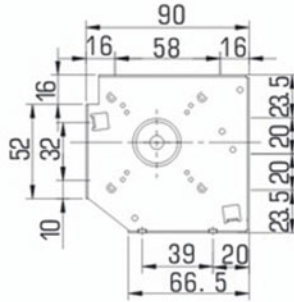

DC Cross Flow Fan
SCLJ60 SERIES

Model No.	Total Length(A)	Installation Hole Distance(B)	Outlet Length (C)	Rated Voltage (VDC)	Frequency HZ	Current (A)	Power (W)	Numbers of Blower	Speed (RPM)	Air Pressure (pa)	Air Flow (M ³ H)	Noise (dBA)
SCLJ60420-DC24-1	540	440	427.5	24	50	1.3	40	-	2400	48	466	46
SCLJ60420-DC24-2	540	440	427.5	24	50	1.3	42	-	2400	48	466	46