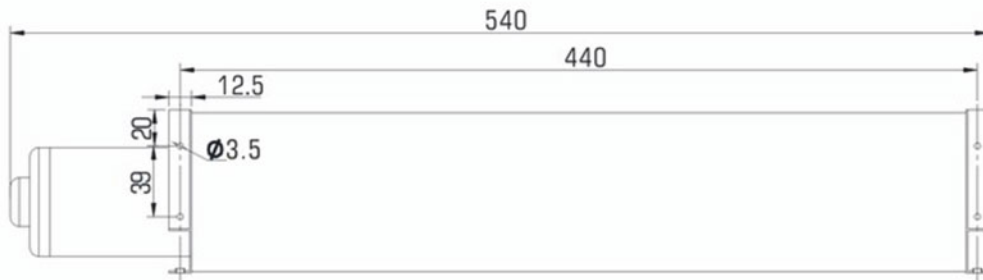

DC Cross Flow Fan
SCLJ60 SERIES

Model No.	Total Length(A)	Installation Hole Distance(B)	Outlet Length (C)	Rated Voltage (VDC)	Frequency HZ	Current (A)	Power (W)	Numbers of Blower	Speed (RPM)	Air Pressure (pa)	Air Flow (M ³ H)	Noise (dBA)
SCLJ60420-DC24-1	540	440	427.5	24	50	1.3	40	-	2400	48	466	46
SCLJ60420-DC24-2	540	440	427.5	24	50	1.3	42	-	2400	48	466	46