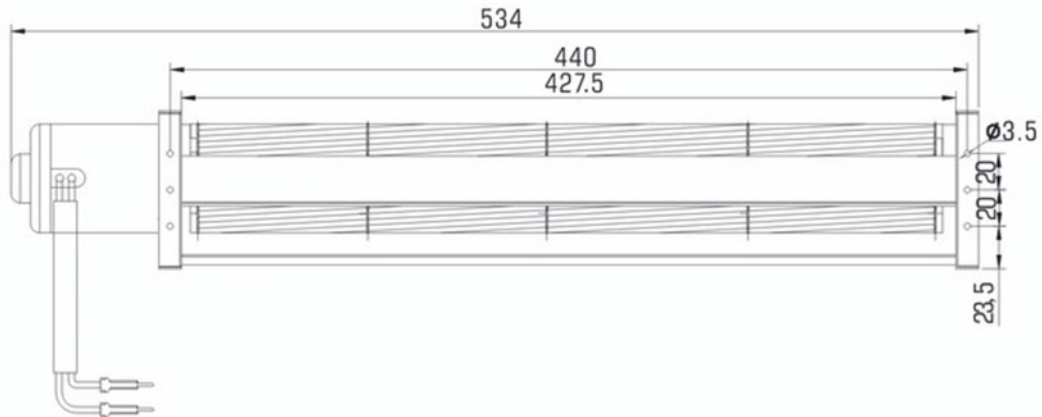

DC Cross Flow Fan
SCLJ60 SERIES

Model No.	Total Length(A)	Installation Hole Distance(B)	Outlet Length (C)	Rated Voltage (VDC)	Frequency HZ	Current (A)	Power (W)	Numbers of Blower	Speed (RPM)	Air Pressure (pa)	Air Flow (M ³ H)	Noise (dBA)
SCLJ60420-DC24-1	540	440	427.5	24	50	1.3	40	-	2400	48	466	46
SCLJ60420-DC24-2	540	440	427.5	24	50	1.3	42	-	2400	48	466	46