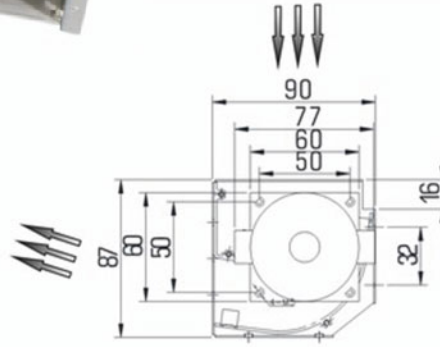

DC Cross Flow Fan
SCLJ60 SERIES

Model No.	Total Length(A)	Installation Hole Distance(B)	Outlet Length (C)	Rated Voltage (VDC)	Frequency HZ	Current (A)	Power (W)	Numbers of Blower	Speed (RPM)	Air Pressure (pa)	Air Flow (M ³ H)	Noise (dBA)
SCLJ60420-DC24-1	540	440	427.5	24	50	1.3	40	-	2400	48	466	46
SCLJ60420-DC24-2	540	440	427.5	24	50	1.3	42	-	2400	48	466	46