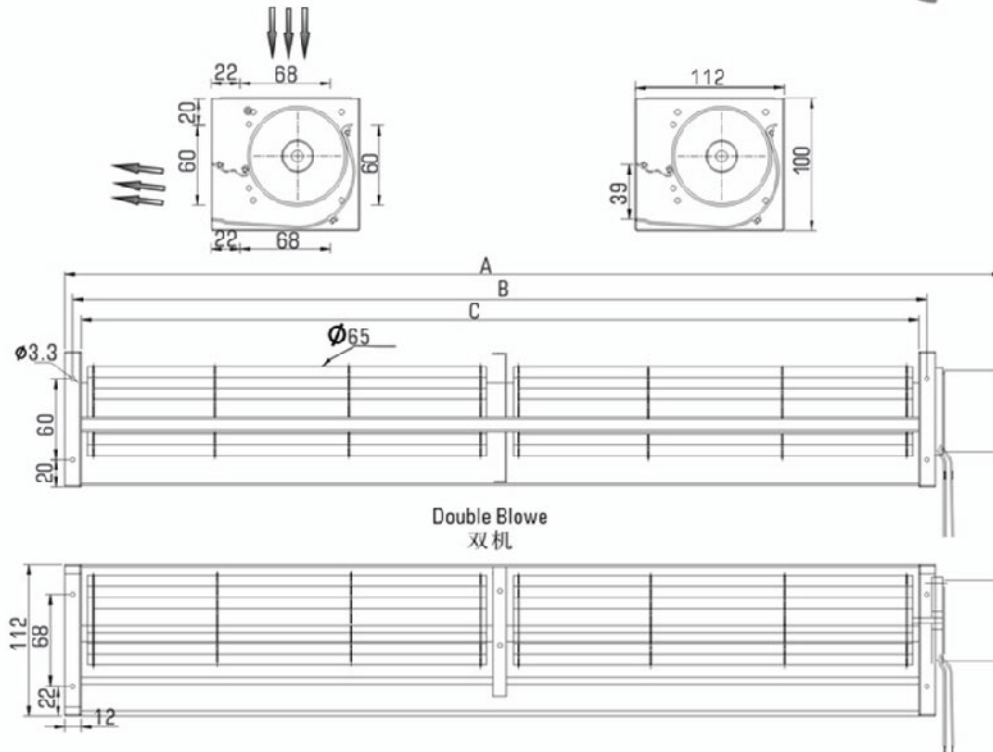

DC Cross Flow Fan
SCLF65 SERIES

| Model No. | Total Length(A) | Installation Hole Distance(B) | Outlet Length (C) | Rated Voltage (VDC) | Frequency HZ | Current (A) | Power (W) | Numbers of Blower | Speed (RPM) | Air Pressure (pa) | Air Flow (M ³ H) | Noise (dBA) |
|-----------------|-----------------|-------------------------------|-------------------|---------------------|--------------|-------------|-----------|-------------------|-------------|-------------------|-----------------------------|-------------|
| SCLF65520-DC12 | 589 | 532 | 520 | 12 | - | 2.70 | - | - | 1800 | 64 | 705 | 50 |
| SCLF65520-DC24 | 589 | 532 | 520 | 24 | - | 1.20 | - | - | 1800 | 64 | 705 | 50 |
| SCLF65620-DC12 | 689 | 632 | 620 | 12 | - | 2.50 | - | - | 1800 | 64 | 825 | 51 |
| SCLF65620-DC24 | 689 | 632 | 620 | 24 | - | 1.25 | - | - | 1800 | 64 | 825 | 51 |
| SCLF65720-DC12 | 789 | 732 | 720 | 12 | - | 2.60 | - | - | 1800 | 64 | 860 | 50 |
| SCLF65720-DC24 | 789 | 732 | 720 | 24 | - | 1.30 | - | - | 1800 | 64 | 860 | 50 |
| SCLF65750-DC12 | 819 | 762 | 750 | 12 | - | 2.80 | - | - | 1800 | 64 | 880 | 50 |
| SCLF65750-DC24 | 819 | 762 | 750 | 24 | - | 1.40 | - | - | 1800 | 64 | 880 | 50 |
| SCLF65820-DC12 | 889 | 832 | 820 | 12 | - | 3.00 | - | - | 1800 | 65 | 920 | 53 |
| SCLF65820-DC24 | 889 | 832 | 820 | 24 | - | 1.50 | - | - | 1800 | 65 | 920 | 53 |
| SCLF65870-DC12 | 939 | 882 | 870 | 12 | - | 3.20 | - | - | 1800 | 65 | 970 | 53 |
| SCLF65870-DC24 | 939 | 882 | 870 | 24 | - | 1.60 | - | - | 1800 | 55 | 970 | 53 |
| SCLF651100-DC24 | 1174 | 1117 | 1105 | 24 | - | 4.20 | - | - | 1600 | 55 | 1,225 | 56 |
| SCLF651300-DC24 | 1374 | 1317 | 1305 | 24 | - | 4.20 | - | - | 1600 | 55 | 1,445 | 56 |