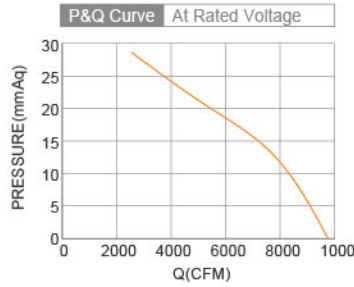

EC Outer Rotor Fan SAA3P710-EC188 SERIES Ø710X353mm

- Impeller : Cold rolled steel
材質：冷軋鋼板
- Bearing System : Two Ball Bearing
軸承結構：滾珠軸承
- Protection Class : IP44
防護等級：IP44

DIMENSIONS DRAWING UNIT : mm

Model No.	Bearing Type	Voltage (VAC)	Frequency (Hz)	Current (A)	Power (W)	Speed (RPM)	Air Flow (CFM)	(m³/min)	Air Pressure (mmH₂O)	(Inch H₂O)	Noise (dBA)
SAA3P710-EC188-A3	◎	380 (380~480)	50 / 60	2.2	1280	1300	9702.0	275.55	28.56	1.12	77.0