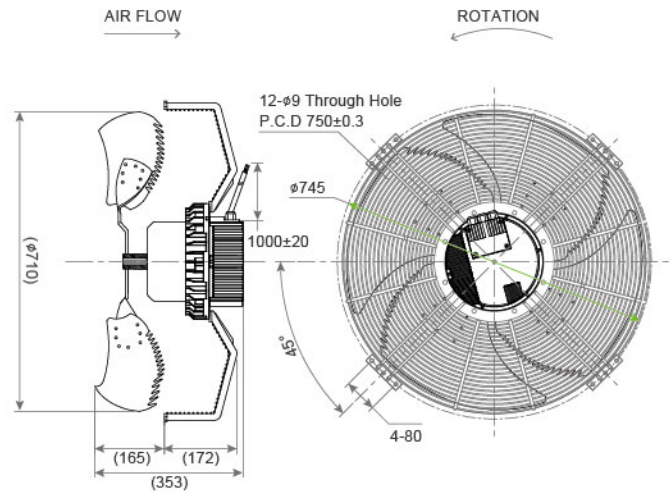

EC Outer Rotor Fan SAA3P710-EC188 SERIES Ø710X353mm

- Impeller : Cold rolled steel
材質：冷軋鋼板
- Bearing System : Two Ball Bearing
軸承結構：滾珠軸承
- Protection Class : IP44
防護等級：IP44

DIMENSIONS DRAWING UNIT : mm

Model No.	Bearing Type	Voltage (VAC)	Frequency (Hz)	Current (A)	Power (W)	Speed (RPM)	Air Flow (CFM)	(m³/min)	Air Pressure (mmH₂O)	(Inch H₂O)	Noise (dBA)
SAA3P710-EC188-A3	◎	380 (380~480)	50 / 60	2.2	1280	1300	9702.0	275.55	28.56	1.12	77.0