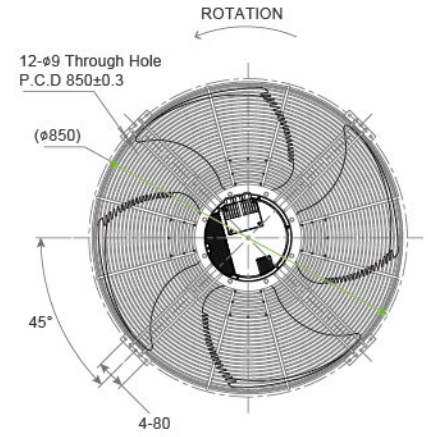

# EC Outer Rotor Fan SAA3P800-EC188 SERIES Ø800X357.6mm

- Impeller : Cold rolled steel  
材質：冷軋銅板
- Bearing System : Two Ball Bearing  
軸承結構：滾珠軸承
- Protection Class : IP44  
防護等級：IP44

DIMENSIONS DRAWING UNIT : mm

Model No.	Bearing Type	Voltage (VAC)	Frequency (Hz)	Current (A)	Power (W)	Speed (RPM)	Air Flow (CFM)	Air Flow (m³/min)	Air Pressure (mmH₂O)	Air Pressure (Inch H₂O)	Noise (dBA)
SAA3P800-EC188-A3	◎	380 (380~480)	50 / 60	3.0	1900	1100	15876	450.9	21.1	0.83	74.0