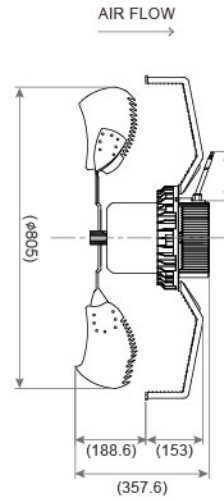

# EC Outer Rotor Fan SAA3P800-EC188 SERIES Ø800X357.6mm

- Impeller : Cold rolled steel  
材質：冷軋銅板
- Bearing System : Two Ball Bearing  
軸承結構：滾珠軸承
- Protection Class : IP44  
防護等級：IP44

DIMENSIONS DRAWING UNIT : mm

Model No.	Bearing Type	Voltage (VAC)	Frequency (Hz)	Current (A)	Power (W)	Speed (RPM)	Air Flow (CFM)	Air Flow (m³/min)	Air Pressure (mmH₂O)	Air Pressure (Inch H₂O)	Noise (dBA)
SAA3P800-EC188-A3	◎	380 (380~480)	50 / 60	3.0	1900	1100	15876	450.9	21.1	0.83	74.0