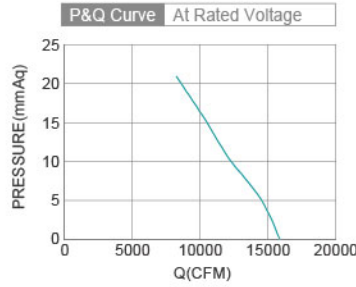

# EC Outer Rotor Fan SAA3P800-EC188 SERIES Ø800X357.6mm

- Impeller : Cold rolled steel  
材質：冷軋銅板
- Bearing System : Two Ball Bearing  
軸承結構：滾珠軸承
- Protection Class : IP44  
防護等級：IP44

DIMENSIONS DRAWING UNIT : mm

Model No.	Bearing Type	Voltage (VAC)	Frequency (Hz)	Current (A)	Power (W)	Speed (RPM)	Air Flow (CFM)	Air Flow (m³/min)	Air Pressure (mmH₂O)	Air Pressure (Inch H₂O)	Noise (dBA)
SAA3P800-EC188-A3	◎	380 (380~480)	50 / 60	3.0	1900	1100	15876	450.9	21.1	0.83	74.0