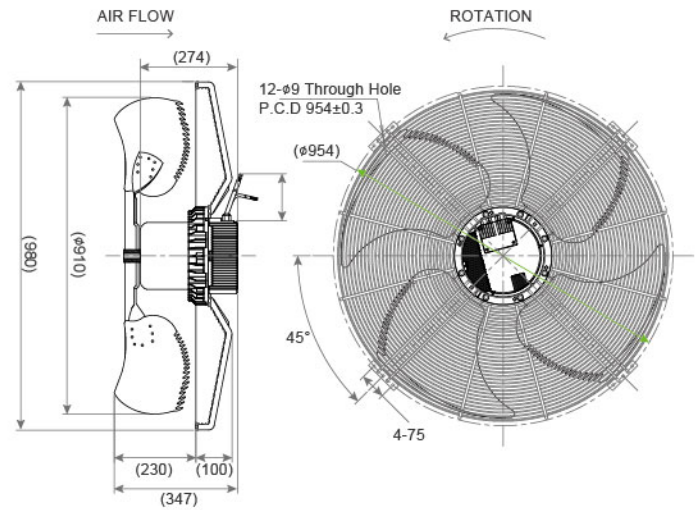

EC Outer Rotor Fan SAA3P910-EC188 SERIES Ø910X347mm

- Impeller : Cold rolled steel
材質：冷軋鋼板
- Bearing System : Two Ball Bearing
軸承結構：滾珠軸承
- Protection Class : IP44
防護等級：IP44

Model No.	Bearing Type	Voltage (VAC)	Frequency (Hz)	Current (A)	Power (W)	Speed (RPM)	Air Flow (CFM)	Air Flow (m³/min)	Air Pressure (mmH ₂ O)	Air Pressure (Inch H ₂ O)	Noise (dBA)
SAA3P910-EC188-A3	◎	380 (380~480)	50 / 60	3.0	1800	1000	18086.88	513.70	33.65	1.33	77.0