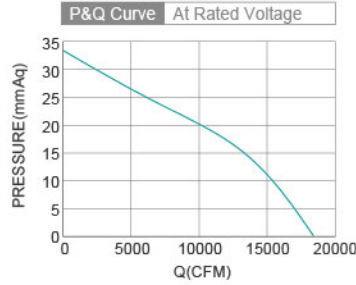

EC Outer Rotor Fan SAA3P910-EC188 SERIES Ø910X347mm

- Impeller : Cold rolled steel
材質：冷軋鋼板
- Bearing System : Two Ball Bearing
軸承結構：滾珠軸承
- Protection Class : IP44
防護等級：IP44

Model No.	Bearing Type	Voltage (VAC)	Frequency (Hz)	Current (A)	Power (W)	Speed (RPM)	Air Flow (CFM)	Air Flow (m³/min)	Air Pressure (mmH ₂ O)	Air Pressure (Inch H ₂ O)	Noise (dBA)
SAA3P910-EC188-A3	◎	380 (380~480)	50 / 60	3.0	1800	1000	18086.88	513.70	33.65	1.33	77.0