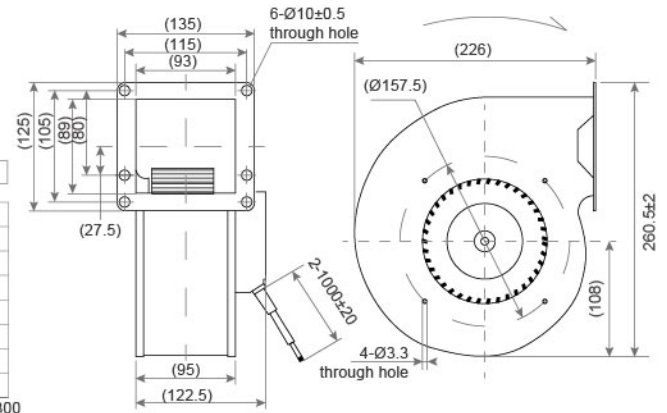

EC Forward Centrifugal Fan SAF3P140-EC072 SERIES 226X261X95mm

- Impeller : PA66
材質 : 塑料PA66
- Bearing System : Two Ball Bearing
軸承結構 : 滾珠軸承
- Protection Class : IP44
防護等級 : IP44

DIMENSIONS DRAWING UNIT : mm

Model No.	Bearing Type	Voltage (VAC)	Frequency (HZ)	Power (W)	Speed (RPM)	Air Flow		Air Pressure		Noise (dBA)
						(CFM)	(CMH)	(mmH ₂ O)	(Inch H ₂ O)	
SAF3P140-EC072-A2	◎	220	50/60	35	1400	207.1	351.5	63.5	2.50	56.0
SAF3P140-EC072-A2	◎	220	50/60	80	1800	259.8	441.5	49.8	1.96	62.0

⊗ Bearing System ※ : Sleeve ★ : WRB ◎ : Ball

★如果您需要的轉速或電壓或功能不在這份清單上，請與我們業務聯繫 If you need another RPM or Voltage or Functions which one is not in the list, please contact us.

★產品詳細數據及功能請參閱承認書 Please see the approval sheet for more information . ★產品規格變更不另行通知 Specifications are subject to change without notice.