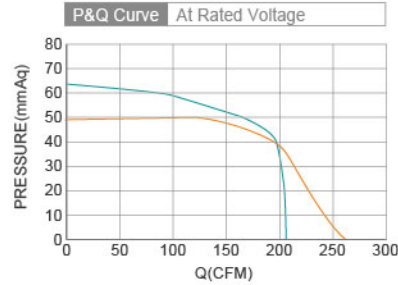

EC Forward Centrifugal Fan SAF3P140-EC072 SERIES 226X261X95mm

- Impeller : PA66
材質 : 塑料PA66
- Bearing System : Two Ball Bearing
軸承結構 : 滾珠軸承
- Protection Class : IP44
防護等級 : IP44

DIMENSIONS DRAWING UNIT : mm

Model No.	Bearing Type	Voltage (VAC)	Frequency (HZ)	Power (W)	Speed (RPM)	Air Flow		Air Pressure		Noise (dBA)
						(CFM)	(CMH)	(mmH ₂ O)	(Inch H ₂ O)	
SAF3P140-EC072-A2	◎	220	50/60	35	1400	207.1	351.5	63.5	2.50	56.0
SAF3P140-EC072-A2	◎	220	50/60	80	1800	259.8	441.5	49.8	1.96	62.0